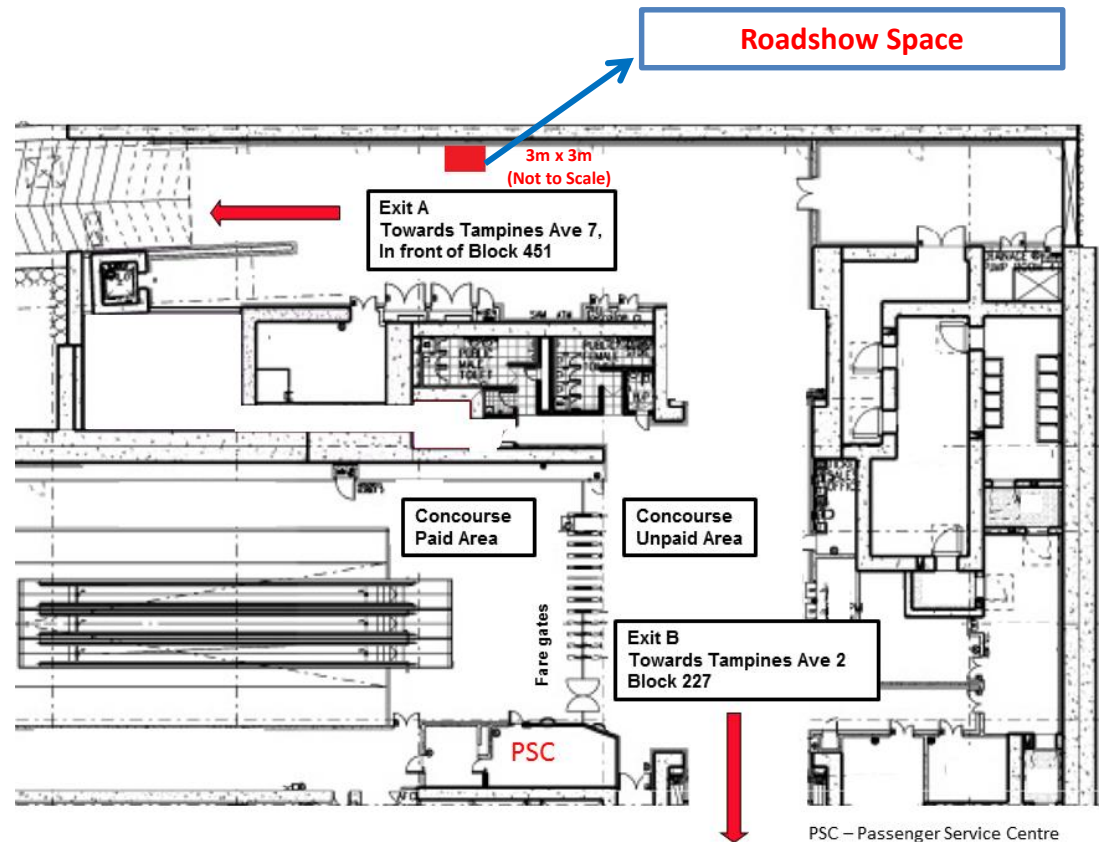

DTL TAMPINES EAST MRT STATION – LOCATION FOR ROADSHOW SPACE

**Total Area: 9.00 sqm
(Not to Scale)**